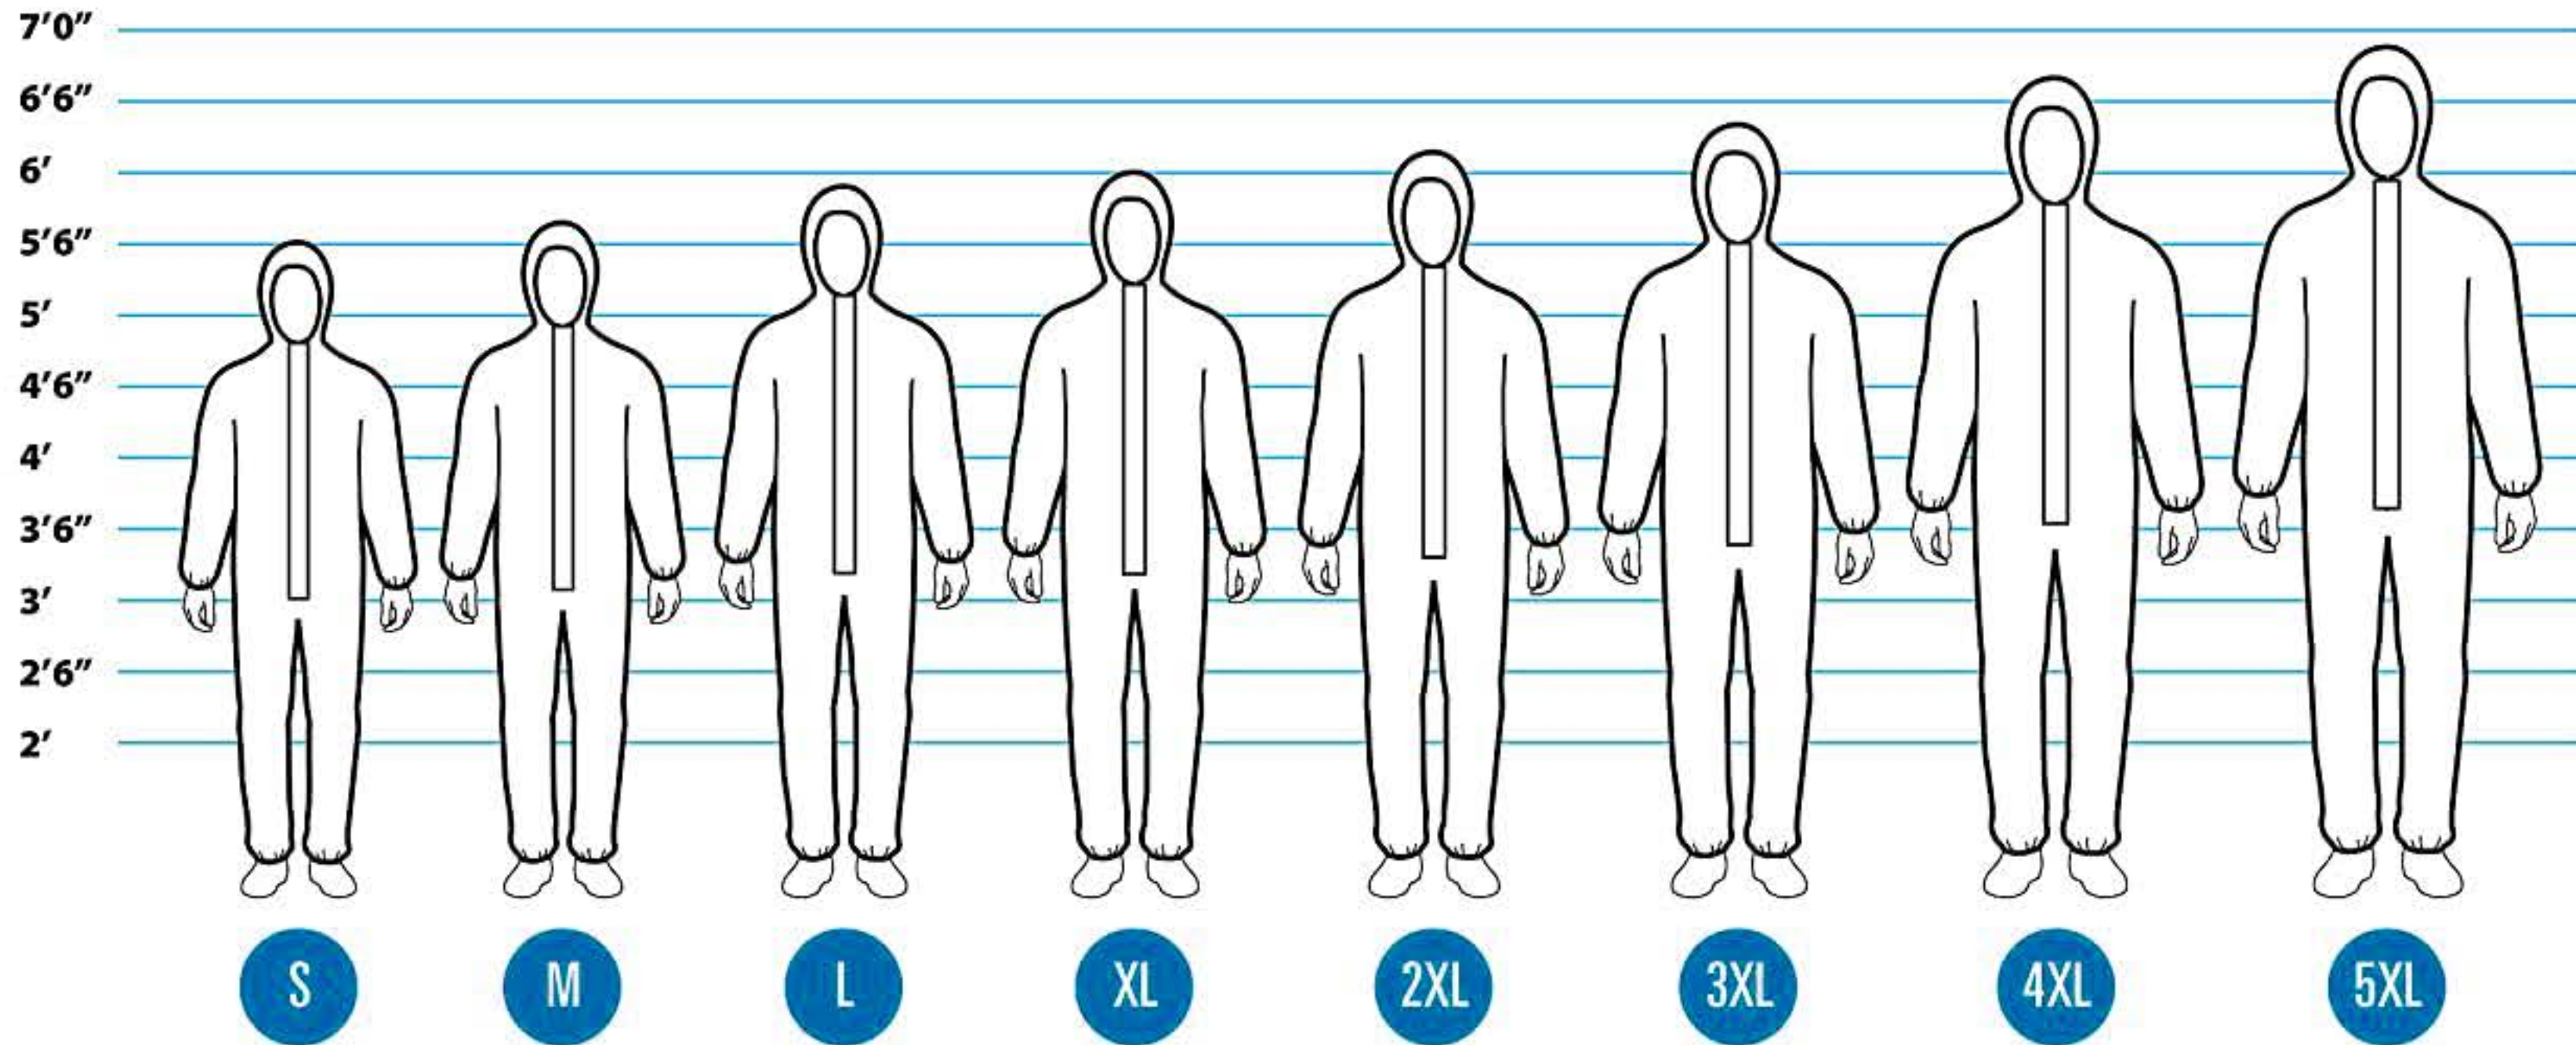

Features – Shieldtech **PRO** Coverall

STYLE CNS428

Disposable Coverall Size Chart

Height: Up to 5'6" Up to 5'7" Up to 5'9" Up to 6'0" Up to 6'3" Up to 6'5" Up to 6'7" Up to 6'9"
Weight: Up to 110 lbs Up to 130 lbs Up to 150 lbs Up to 180 lbs Up to 220 lbs Up to 250 lbs Up to 280 lbs Up to 320 lbs

The above chart is a suggested guide for garment selection. Proper fit varies with individual body shape and allowances should be made for clothing that will be worn underneath the garment. **Always choose the larger size should you fall in between the suggested guidelines or are uncertain on which size to select.**