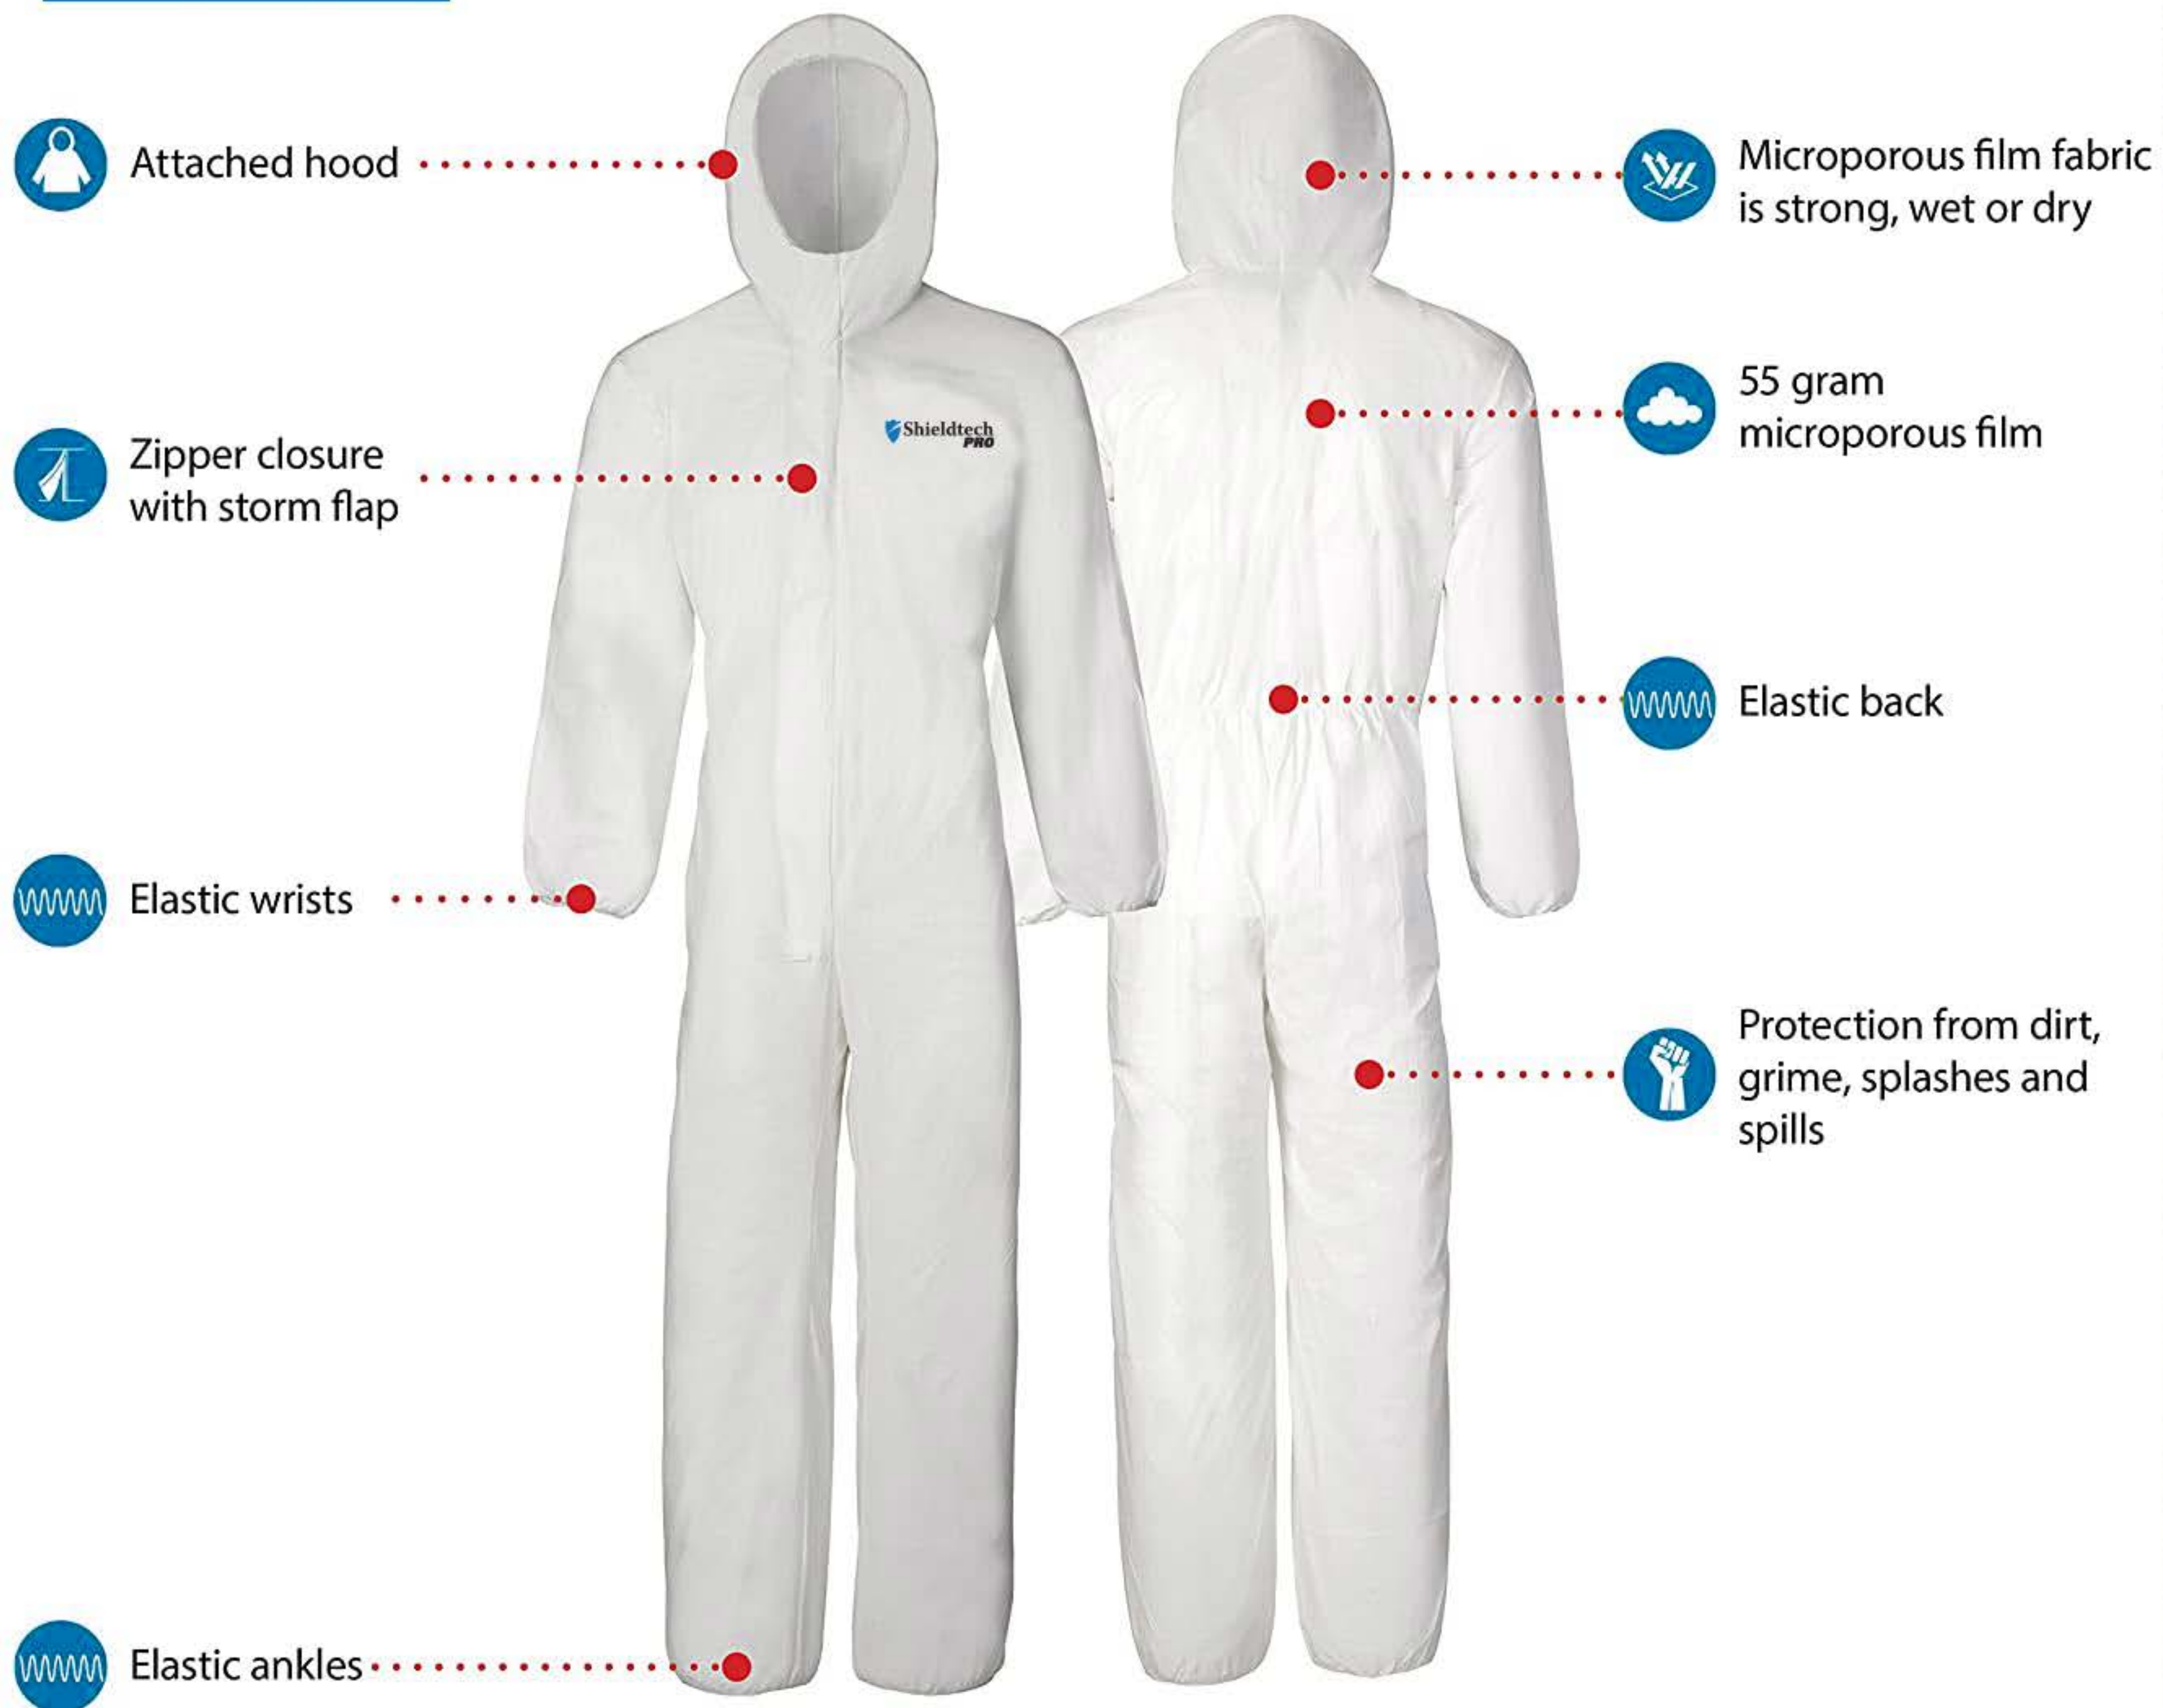

Features – Shieldtech **PRO** Coverall

STYLE CNS428

Disposable Coverall Size Chart

Height: Up to 5'6" Up to 5'7" Up to 5'9" Up to 6'0" Up to 6'3" Up to 6'5" Up to 6'7" Up to 6'9"
Weight: Up to 110 lbs Up to 130 lbs Up to 150 lbs Up to 180 lbs Up to 220 lbs Up to 250 lbs Up to 280 lbs Up to 320 lbs

The above chart is a suggested guide for garment selection. Proper fit varies with individual body shape and allowances should be made for clothing that will be worn underneath the garment. **Always choose the larger size should you fall in between the suggested guidelines or are uncertain on which size to select.**